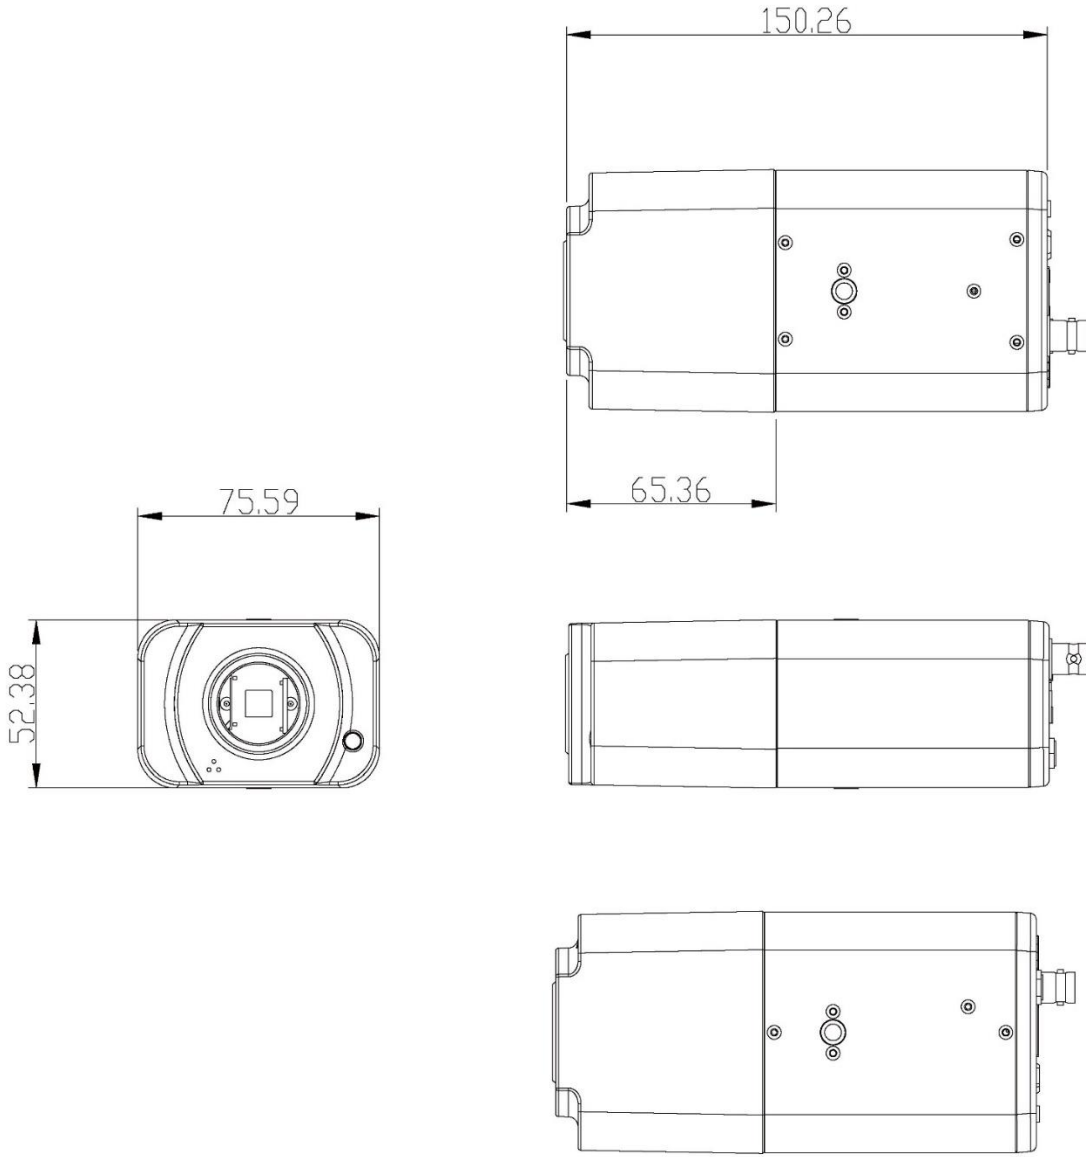

Dimension Drawing

2015-06-02 released.  
The specification of subject are changed without notice.  
Copyright © DivioTec Inc. 2015.  
All Rights Reserved