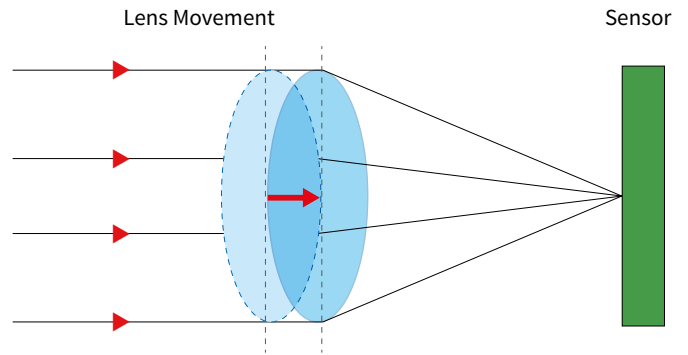

Auto Focus

The MOBOTIX MOVE VandalDome VD-4-IR can perform fast, reliable auto focus and can adapt to different indoor and outdoor scenes through its unique algorithm. As auto focus can be done by camera itself, no on-site focus adjustment is required.

IK10 Rating

The MOBOTIX MOVE VandalDome VD-4-IR is protected against punishing weather, vandals, vibration and shock. Its durability translates into better reliability and usability by reducing maintenance time.

MOBOTIX MOVE VandalDome VD-4-IR – Specification:

MOBOTIX MOVE VandalDome VD-4-IR		
MOBOTIX Order Number	Mx-VD1A-4-IR	
Image Sensor	4MP 1/3" Progressive CMOS	
Effective Pixels	H x V = 2688 x 1520 (4MP)	
Pixel Size	2.0 μm	
Frame Rate (Maximum)	H.264: WDR 4MP@30fps + d1@30fps MJPEG: 1080p@30fps	
Lens: 30X Zoom Lens		
Minimum Illumination	Color B/W	0.1 lux 0.01 lux
Lens	Zoom Lens Focal Length Horizontal (Field of View) Vertical (Field of View)	Focus, Zoom, P-Iris, Auto-Iris, F1.7 3 to 9 mm 103° (Wide), 35° (Tele) 53° (Wide), 23° (Tele)