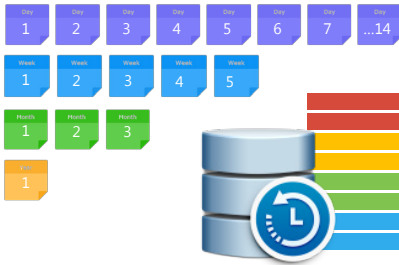

Satisfy Your Need for Both Performance and Data Security

Synology DS916+ is a full-featured 4-drive-bay network attached storage solution specifically designed for small and medium-sized business users and IT enthusiasts who care about high performance throughput and safety for data sharing and backup. DS916+ is equipped with an **Intel® Pentium® N3710 quad-core processor** with **AES-NI hardware encryption engine** and **2GB or 8GB** memory options, providing outstanding throughput at over **225.91 MB/s reading** and **221.04 MB/s writing**, and an astonishing encryption acceleration at over **225.83 MB/s reading** and **209.35 MB/s writing** under a RAID 5 configuration in a Windows® environment with Link Aggregation enabled¹.

With scalable drive management of up to 9 drives with **Synology Expansion Unit DX513²** and real-time **1-channel H.264/H.265 4K Ultra HD** or **3-channel Full HD³** video transcoding support, DS916+ is also ideal for sharing and storing ultra-high definition media contents.

Btrfs: Next Generation Storage Efficiency

DS916+ introduces the **Btrfs file system**, bringing the most advanced storage technologies to meet the management needs of modern businesses:

- **Built-in data integrity check** detects data and file system corruption with data and meta-data checksums and improve overall stability.
- **Flexible Shared Folder/User Quota System** provides comprehensive quota control on all user accounts and shared folders.
- **Advanced snapshot technology** with customizable backup schedule allows up to **1024 copies** of shared folder backups in a minimum **5-minute interval** without occupying huge storage capacity and system resources.
- **File or folder level data restoration** brings huge convenience and saves time for users who wish to restore only a specific single file or folder.
- **Cloud Station with file versioning** reduces down to half of storage consumption when compared with the Ext4 file system.